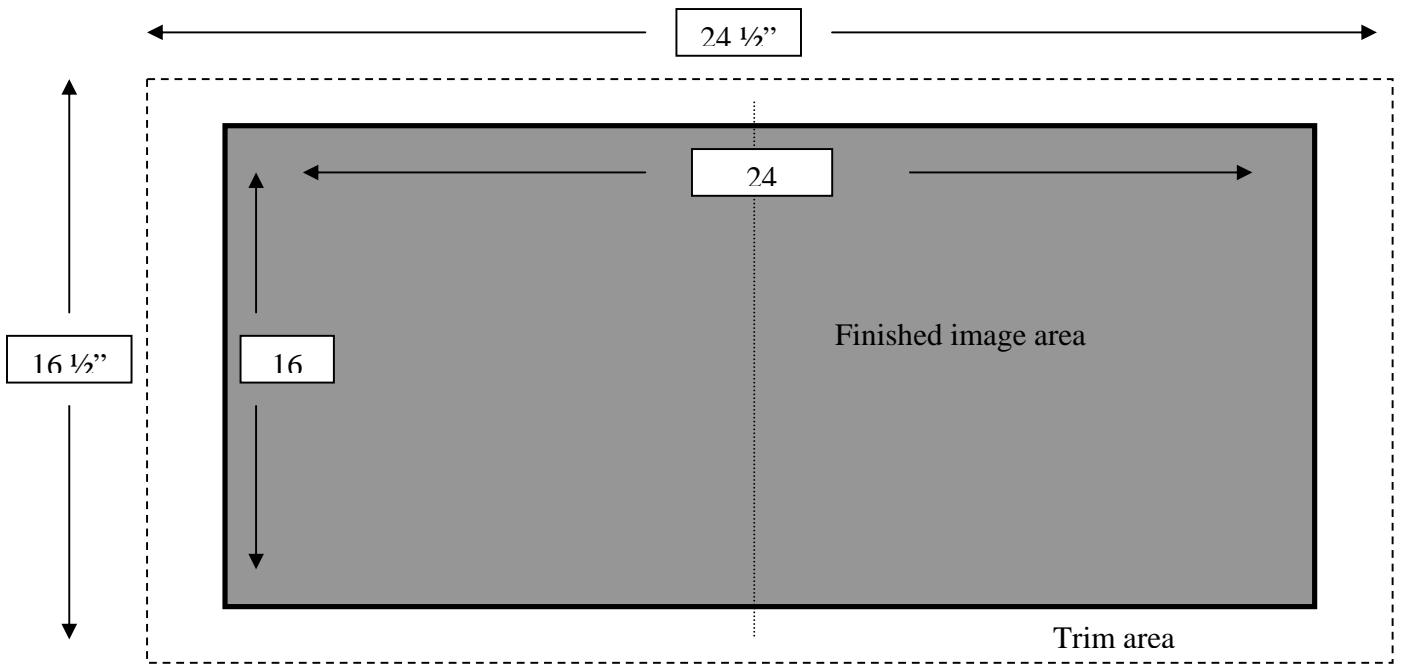

A3 (16x12) Digital Album Template

The above image represents a full spread for an A4 Album including bleed area used for trimming. Should you send us your own work we will need the template/spread size to be 16 1/2" x 24 1/2"

The line through the middle marks the centre of the page.

The shaded area represents your finished image area.

The thick black line marks the outer edge of your image area.

The dotted line marks the outer edge of the trimming area.

Any part of your image within the thick black and the dotted line is liable to be lost during trimming. Please ensure that no important parts of your image are here.