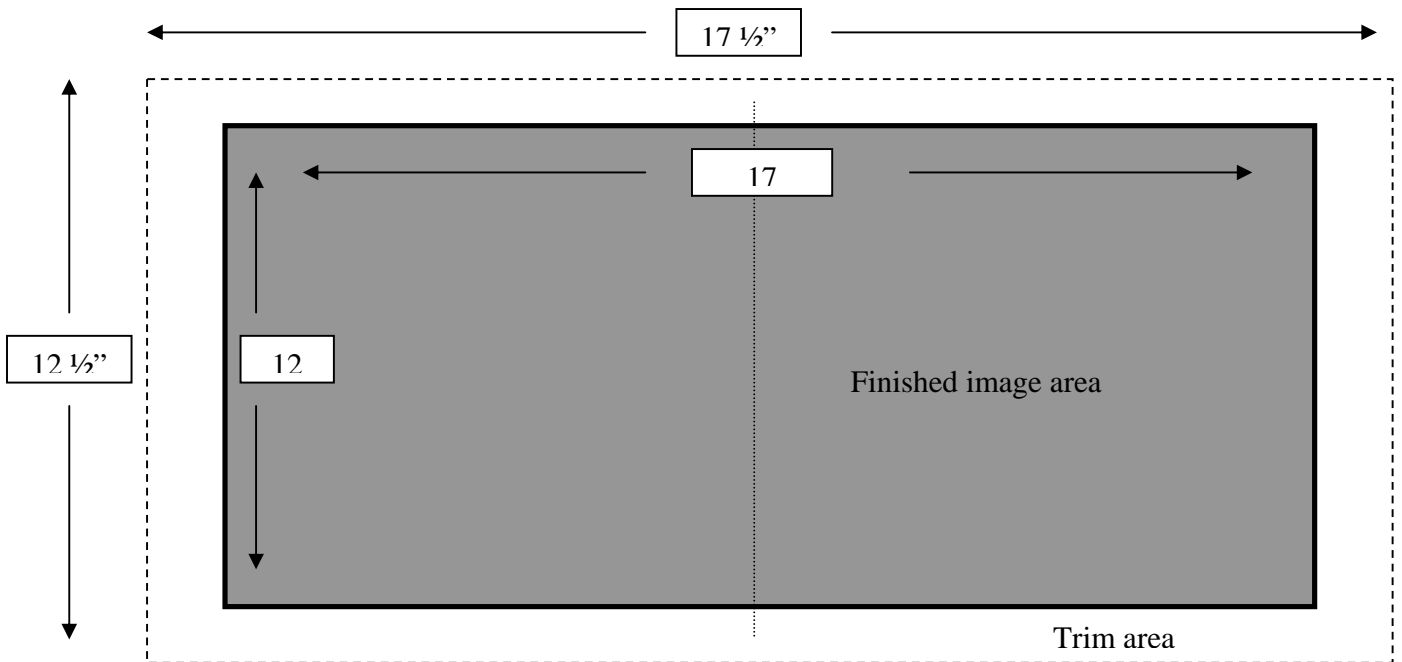

A4 (12 x 8.5) Digital album Template

The above image represents a full spread for an A4 Album including bleed area used for trimming. Should you send us your own work we will need the template/spread size to be 12 1/2" x 17 1/2"

The line through the middle marks the centre of the page.

The shaded area represents your actual image area.

The thick black line marks the outer edge of your image area.

The dotted line marks the outer edge of the trimming area.

Any part of your image within the thick black and the dotted line is liable to be lost during trimming. Please ensure that no important parts of your image are here.