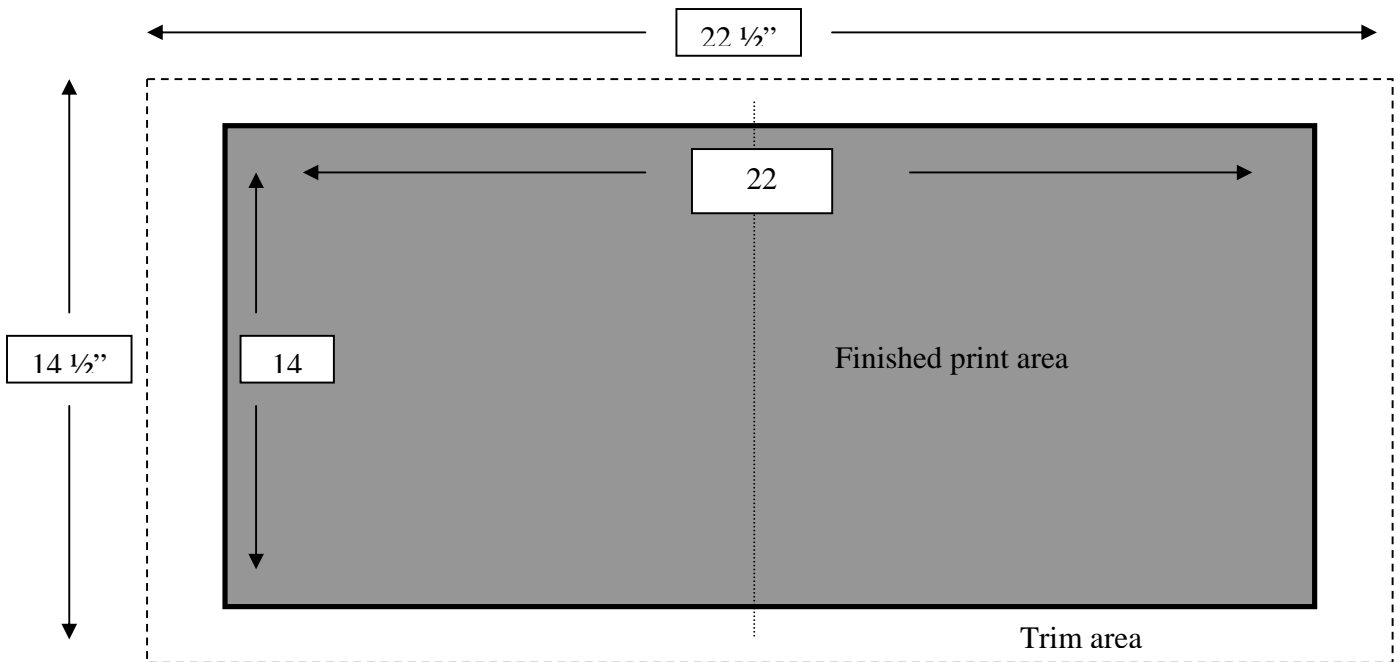

14 x 11 Digital Album Template

The above image represents a full spread for an 14x11 Album including bleed area used for trimming. Should you send us your own work we will need the template/spread size to be $14\frac{1}{2}$ " x $22\frac{1}{2}$ "

The line through the middle marks the centre of the page.

The shaded area represents your finished image area.

The thick black line marks the outer edge of your image area.

The dotted line marks the outer edge of the trimming area.

Any part of your image within the thick black and the dotted line is liable to be lost during trimming. Please ensure that no important parts of your image are here.